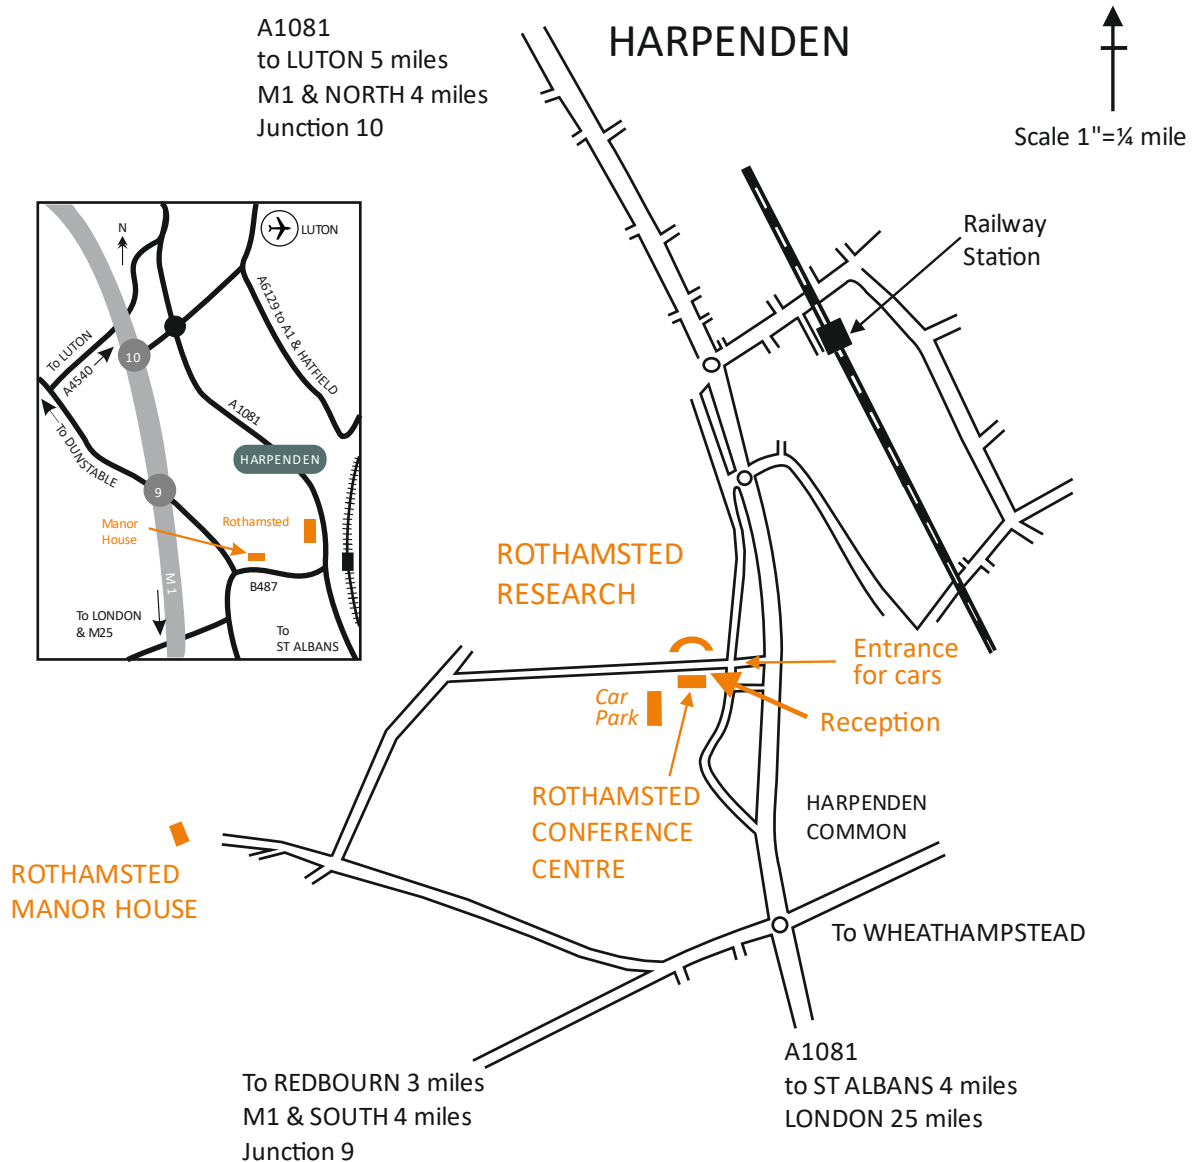

HOW TO FIND US – HARPENDEN
West Common | Harpenden | Hertfordshire | AL5 2JQ
Tel: + 44 (0) 1582 763133

BY ROAD

1. From the M1
2. Take J9 off the M1, follow the signs to Redbourn
   - Go past the Hertfordshire County Showground on your right
   - At the roundabout take the first exit (left) and follow the B487 until the next roundabout
   - At the roundabout take the first exit (left) onto the A1081, Rothamsted Research is signposted on your left

BY RAIL

1. Harpenden is 28 mins by Train from London St Pancras (adjoined with London Kings Cross).
2. Taxis are available on arrival at Harpenden station.
3. Rothamsted Research is Approximately 10 minutes' walk from the station, please follow directions below.

BY AIR

1. [Luton Airport](#) is 20 mins from Rothamsted Research.
2. London Gatwick Airport is a 1 hour 15mins train journey away from Harpenden station.
3. London Heathrow and London Stansted airports are approximately an hour's drive from Rothamsted Research (dependent on traffic conditions).

PARKING

There is plenty of free parking at Rothamsted, please follow the signs for visitor's car parking

Unless otherwise directed please report to reception on arrival at Rothamsted Research.