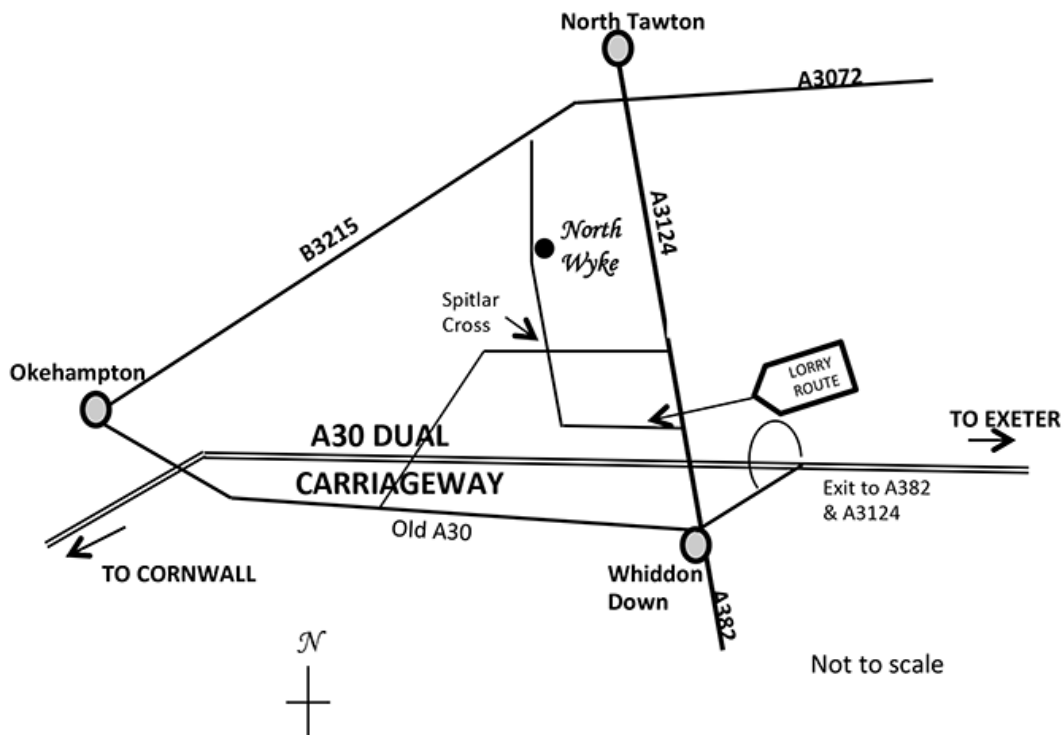

HOW TO FIND US – NORTH WYKE
North Wyke | Okehampton | Devon | EX20 2SB
Tel: + 44 (0) 1837 883500

BY ROAD

It is not advisable to use your sat-nav for your journey to North Wyke by car.

From the East

Leave M5 at Junction 31 and follow 'A30 (Okehampton)' dual carriageway. After 16 miles, take the exit signposted 'A382 Moretonhampstead' and after 500 metres turn right onto the A3124 previously B3219) - signposted 'North Tawton'. After crossing over the dual carriageway, there is a Lorry Route sign turning left. Stay on this minor road, cross over at Spitlar Cross and after approx 2 miles you will find North Wyke on your right.

For an alternate route for cars, stay on the A3124 for 2 – 3 miles, turn left signposted North Wyke/South Tawton and then right at the first cross roads (Spitlar Cross). North Wyke can be found on the right hand side approximately 2 miles along this road.

From Okehampton (Please note this route is not suitable for large coaches or HGV Vehicles)

From Okehampton, take the B3215 (next to the Police Station) left at the traffic lights to Crediton, follow this road for 5 miles, take a right just before the old railway bridge signposted North Wyke. Follow this road, after 0.5 miles you come to a small humpback bridge. Cross over this bridge and continue along the road for 1 mile until you come to Rothamsted Research on your left, take the last entrance past the lodge to the car park.